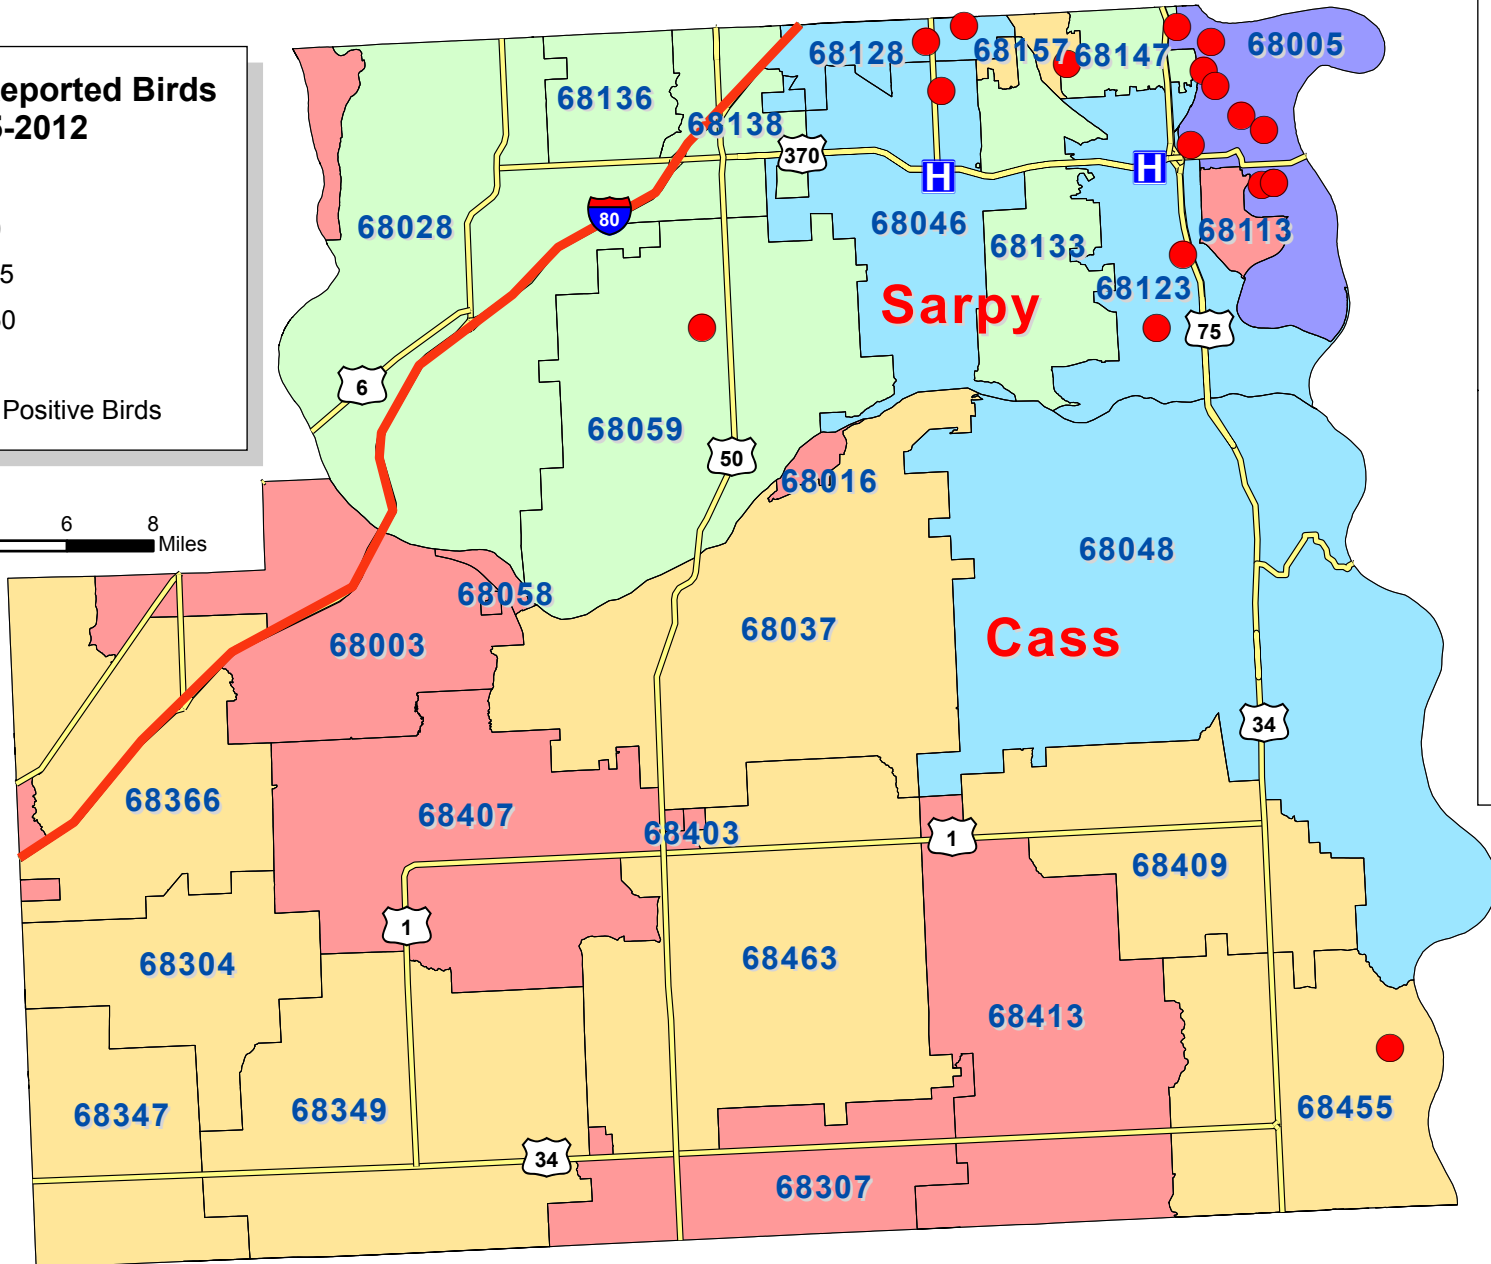

Sarpy/Cass Health Department

Reports of Dead Birds Per Zip Code, 2005-2012 West Nile Virus Seasons

Source Data: SCHED Reports of Dead Birds, 2005-2012, Cumulative

Zip Code Reference

68003	Ashland
68005	Bellevue
68016	Cedar Creek
68028	Gretna
68037	Louisville
68046	Papillion
68048	Plattsmouth
68058	South Bend
68059	Springfield
68113	Offutt AFB
68123	Bellevue
68128	La Vista
68133	Papillion
68136	Omaha
68138	Omaha
68147	Bellevue
68157	Bellevue
68304	Alvo
68307	Avoca
68347	Eagle
68349	Elmwood
68366	Greenwood
68403	Manley
68407	Murdock
68409	Murray
68413	Nehawka
68455	Union
68463	Weeping Water