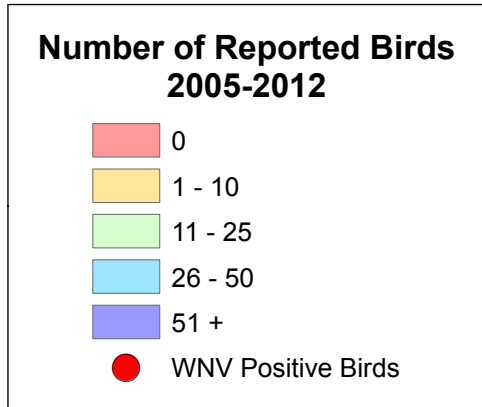

Sarpy/Cass Health Department

Reports of Dead Birds Per Zip Code, 2005-2012 West Nile Virus Seasons

Source Data: SCHED Reports of Dead Birds, 2005-2012, Cumulative

Zip Code Reference

68003	Ashland
68005	Bellevue
68016	Cedar Creek
68028	Gretna
68037	Louisville
68046	Papillion
68048	Plattsmouth
68058	South Bend
68059	Springfield
68113	Offutt AFB
68123	Bellevue
68128	La Vista
68133	Papillion
68136	Omaha
68138	Omaha
68147	Bellevue
68157	Bellevue
68304	Alvo
68307	Avoca
68347	Eagle
68349	Elmwood
68366	Greenwood
68403	Manley
68407	Murdock
68409	Murray
68413	Nehawka
68455	Union
68463	Weeping Water